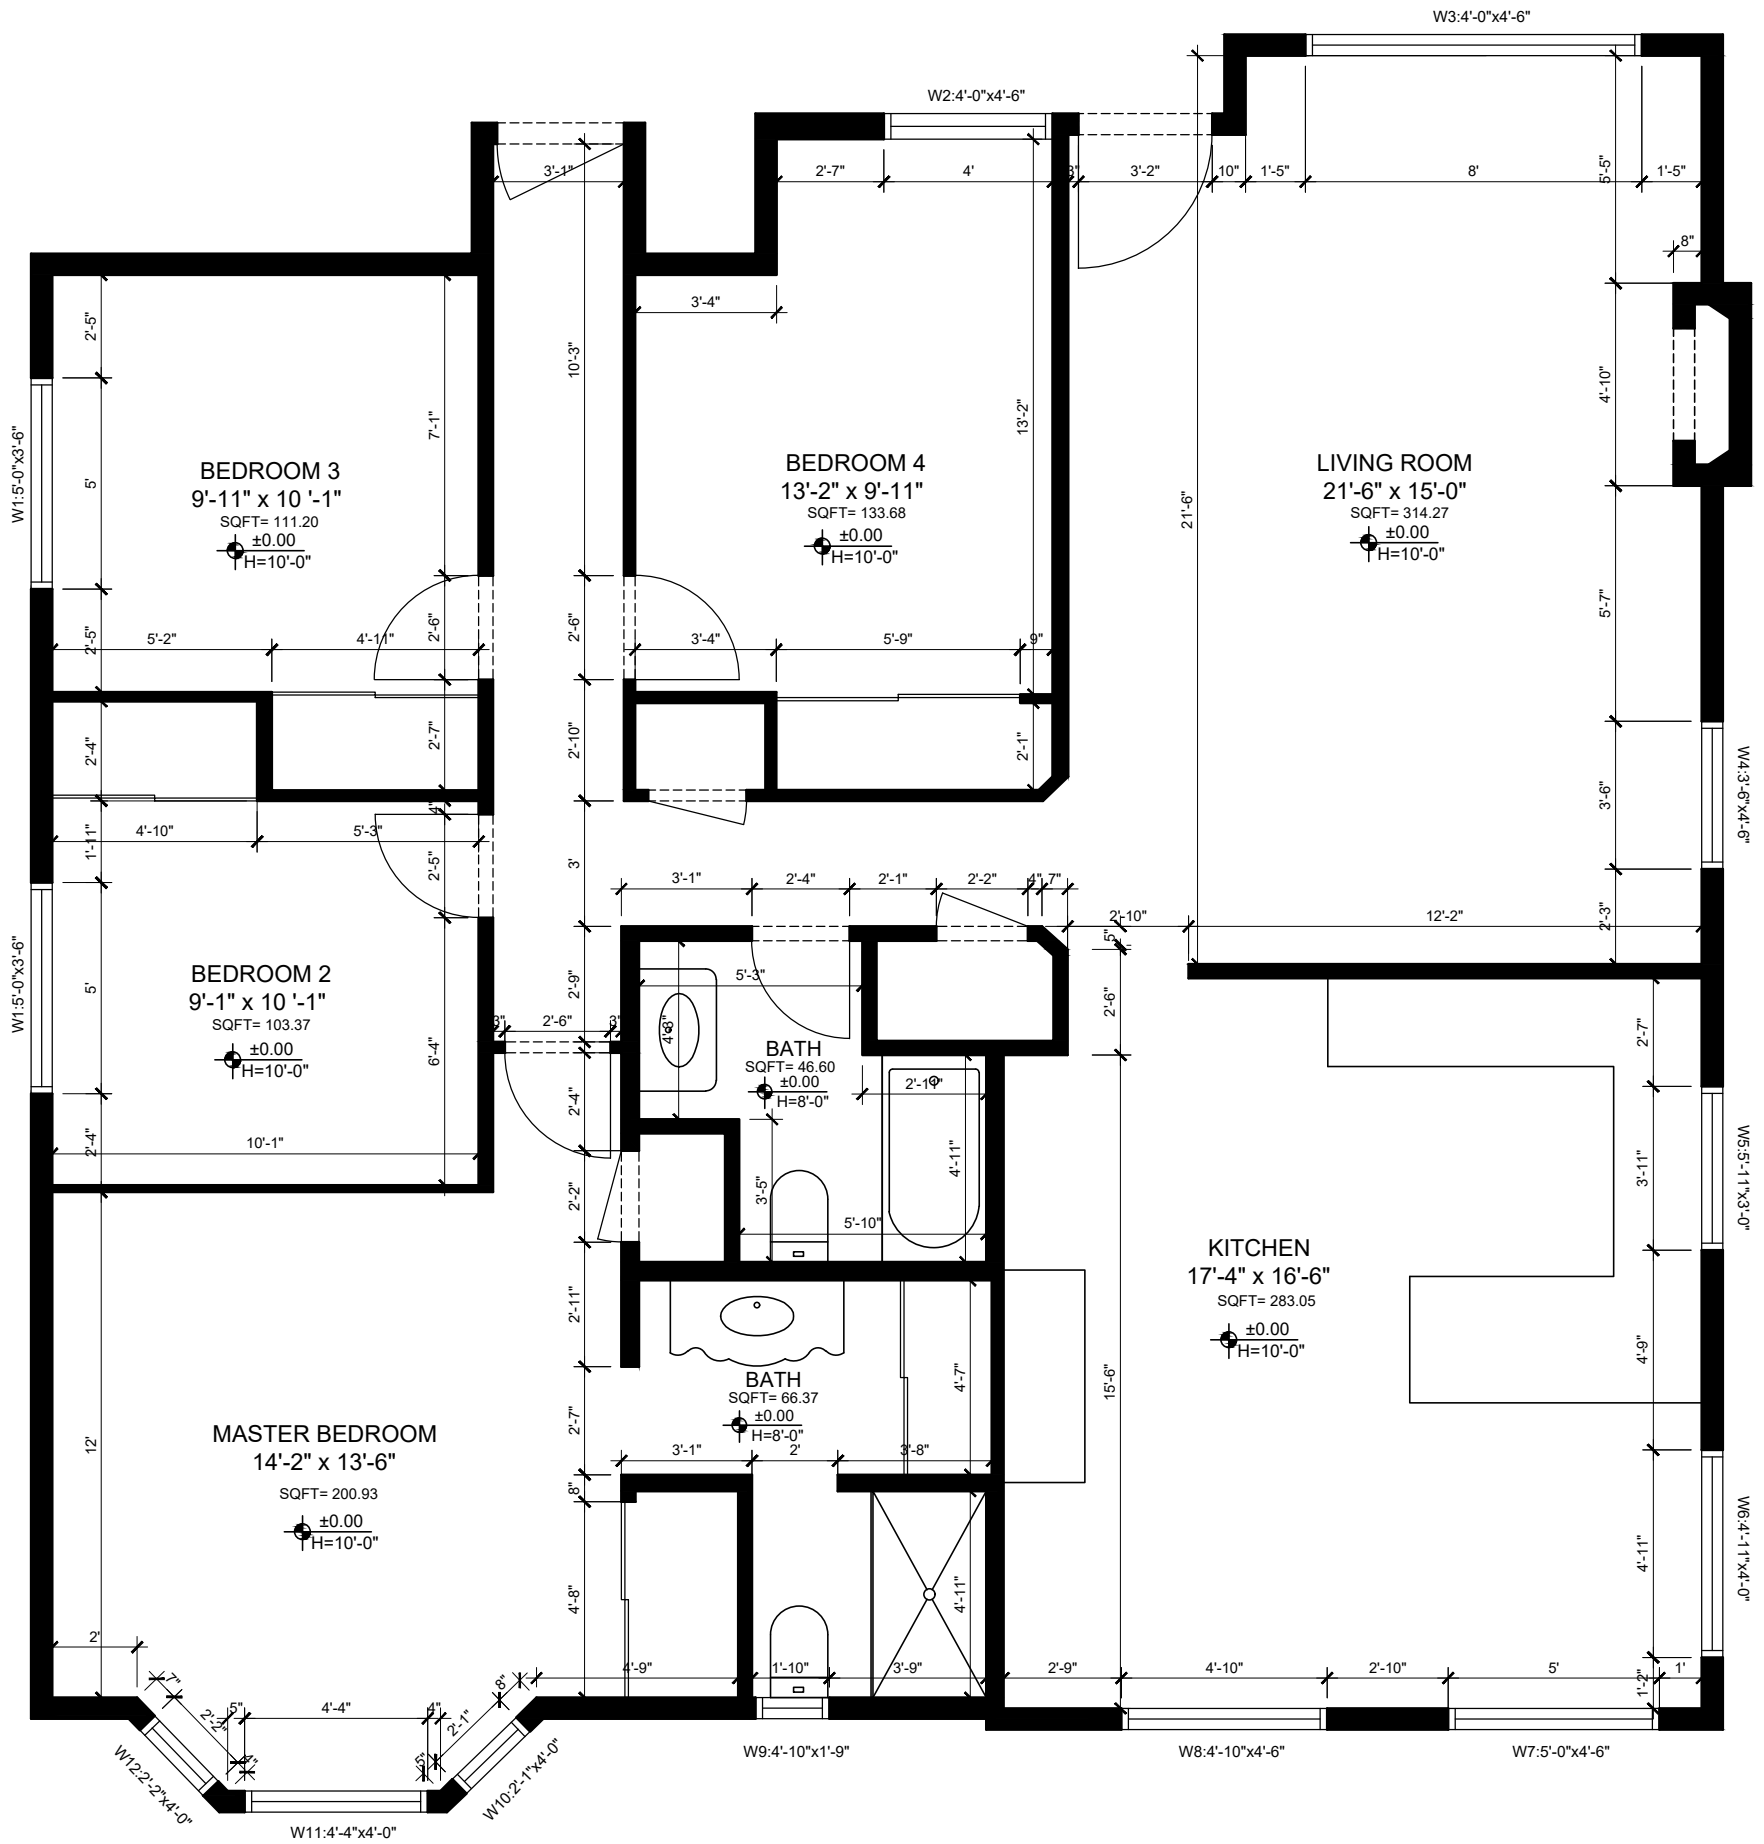

HEIGHT OF THE WINDOWS FROM FLOOR

WINDOWS	HEIGHT (FEET)
W1	3'-0"
W2	1'-6"
W3	1'-6"
W4	1'-6"
W5	4'-0"
W6	2'-6"
W7	2'-6"
W8	2'-6"
W9	2'-6"
W10	2'-6"
W11	2'-6"
W12	2'-6"

GOSS INTERNAL AREA: 1449.55 SQFT